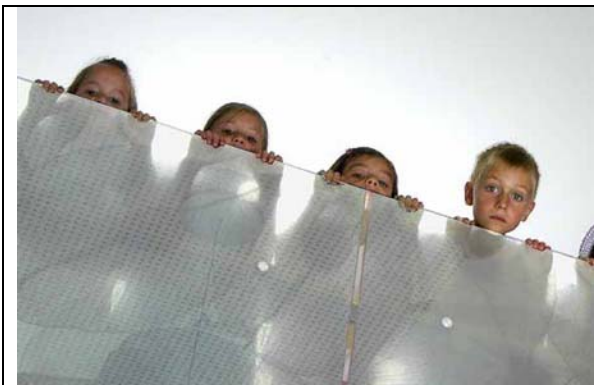

“Seeds of the Future” – **Balustrades & Railings**

- Renovated **Kindergarten** St Hildegard in Dachau, Germany.
- **Railing and Balustrade Application.**
- Macro Architekten of Munich.
- Tree Seeds and Leaves image.
- Technology from DuPont™ SentryGlas® Expressions™ helped bring more natural daylight into a renovated 1960s building in Dachau, Germany.