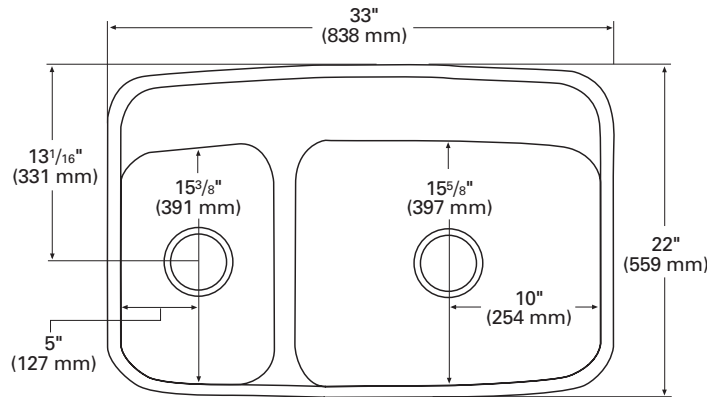

872

Double Sink

This versatile double sink can be placed anywhere—counter or island.

- ▶ Full-length faucet deck allows for a variety of fixtures and fixture placement
- ▶ Features an ample full-size sink plus a food preparation sink
- ▶ Fits into a 33" or larger base cabinet
- ▶ See *Color Options* page at the beginning of Sinks Section for available colors

TOP VIEW

FRONT CROSS-SECTION

872 (SEAMED UNDERMOUNT)

INSIDE SINK DIMENSIONS

	Length	×	Width	×	Depth
inches	9 ⁷ / ₈		15 ³ / ₈		4 ¹ / ₄
(mm)	(251)		(391)		(108)
inches	19 ³ / ₄		15 ⁵ / ₈		7 ¹ / ₄
(mm)	(502)		(397)		(184)

For an explanation of installation options, see *Installation/Accessories*.

All drain holes in sinks are nominally 3¹/₂" in diameter and accept all standard drain hardware, including waste disposal units.