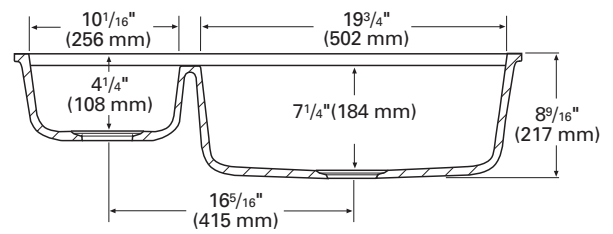

872

Double Sink

This versatile double sink can be placed anywhere—counter or island.

- ▶ Full-length faucet deck allows for a variety of fixtures and fixture placement
- ▶ Features an ample full-size sink plus a food preparation sink
- ▶ Fits into a 33" or larger base cabinet
- ▶ See *Color Options* page at the beginning of Sinks Section for available colors

TOP VIEW

FRONT CROSS-SECTION

872 (SEAMED UNDERMOUNT)

INSIDE SINK DIMENSIONS

	Length	×	Width	×	Depth
inches	9 ⁷ / ₈		15 ³ / ₈		4 ¹ / ₄
(mm)	(251)		(391)		(108)
inches	19 ³ / ₄		15 ⁵ / ₈		7 ¹ / ₄
(mm)	(502)		(397)		(184)

For an explanation of installation options, see *Installation/Accessories*.

All drain holes in sinks are nominally 3¹/₂" in diameter and accept all standard drain hardware, including waste disposal units.