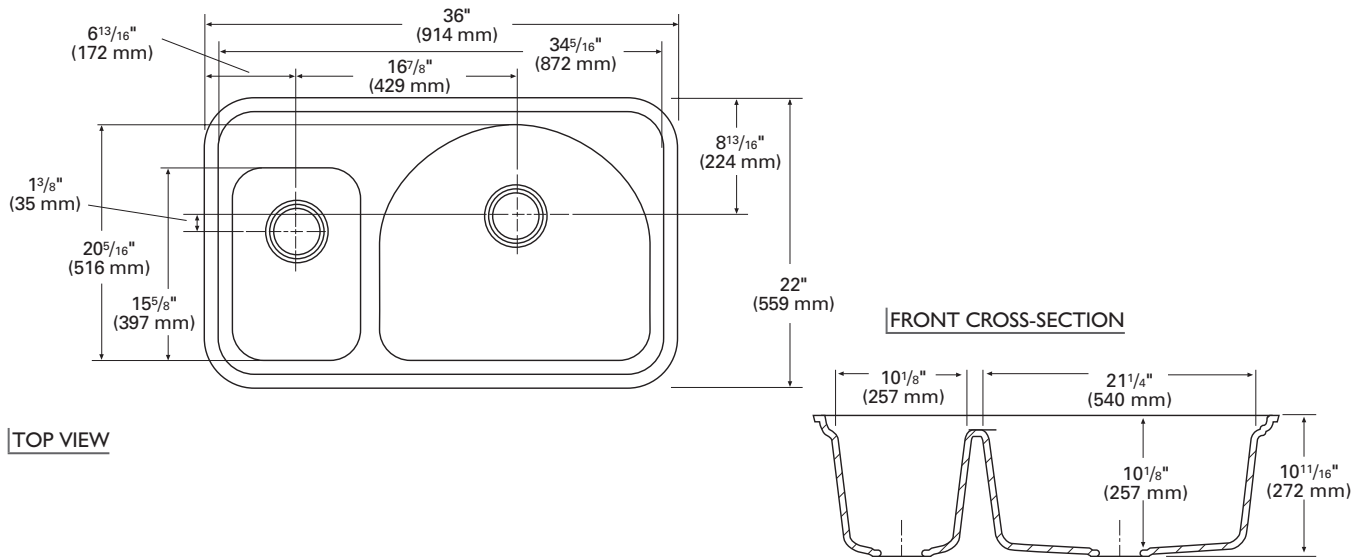

## Double Sink

*"D" shape bowl in combination with deep food prep sink brings beauty and performance to the kitchen.*

- ▶ The deepest Corian® sink combination—both bowls are deeper than 10" when undermounted
- ▶ The recessed spillway catches water overflow
- ▶ A recessed faucet allows for easy cleanup
- ▶ Fits into a 36" or larger base cabinet
- ▶ See *Color Options* page at the beginning of Sinks Section for available colors

**902 (SEAMED UNDERMOUNT)**

**INSIDE SINK DIMENSIONS**

	Length	×	Width	×	Depth
inches	10 1/4		15 5/8		10 5/8
(mm)	(260)		(397)		(257)
inches	21 1/4		19 1/4		10 5/8
(mm)	(540)		(489)		(257)

For an explanation of installation options, see *Installation/Accessories*.

All drain holes in sinks are nominally 3 1/2" in diameter and accept all standard drain hardware, including waste disposal units.

Metric conversions are approximate.

**corian.**