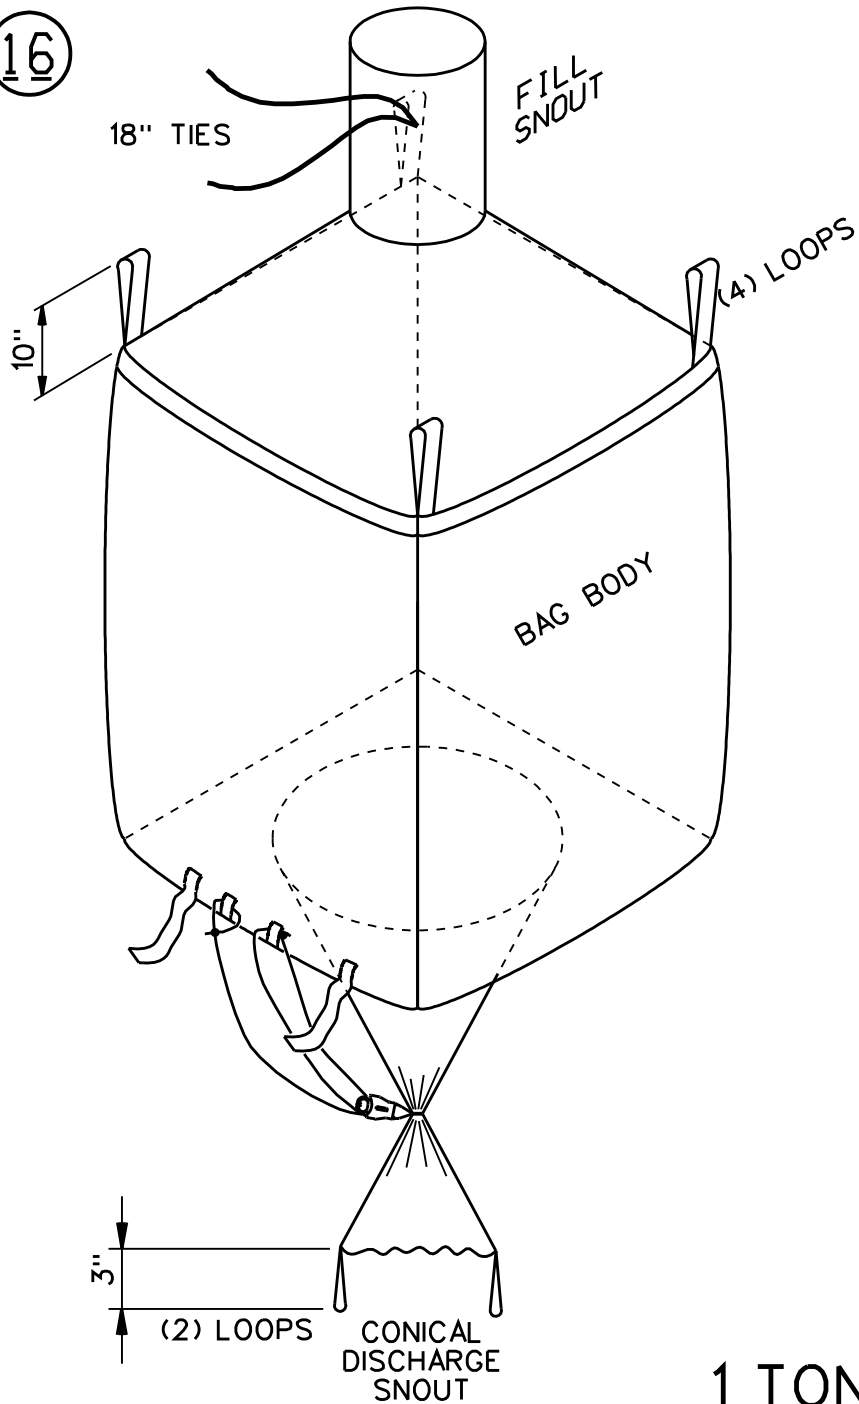

16

ISOMETRIC

LOCK CLIP DETAIL

LOCATION	"A"	"B"
U.S.	36"	40"
TAIWAN	36.5"	42"
BRAZIL	36"	44"
MEXICO	36"	40"

24" DIAMETER
 x20" DIAMETER
 x24" LARGE TAPERED OUTLET

1 TONNE SRBC BAG
 WITH FLOW CONTROL DISCHARGE
 N.T.S.

SPEC. NO.
 CP-17-94 (U.S.)
 CP-17-100 (U.S.)
 CP-17-297 (TAIWAN)
 CP-17-305 (BRAZIL)
 CP-17-306 (MEXICO)

DRAWN: 10-22-07