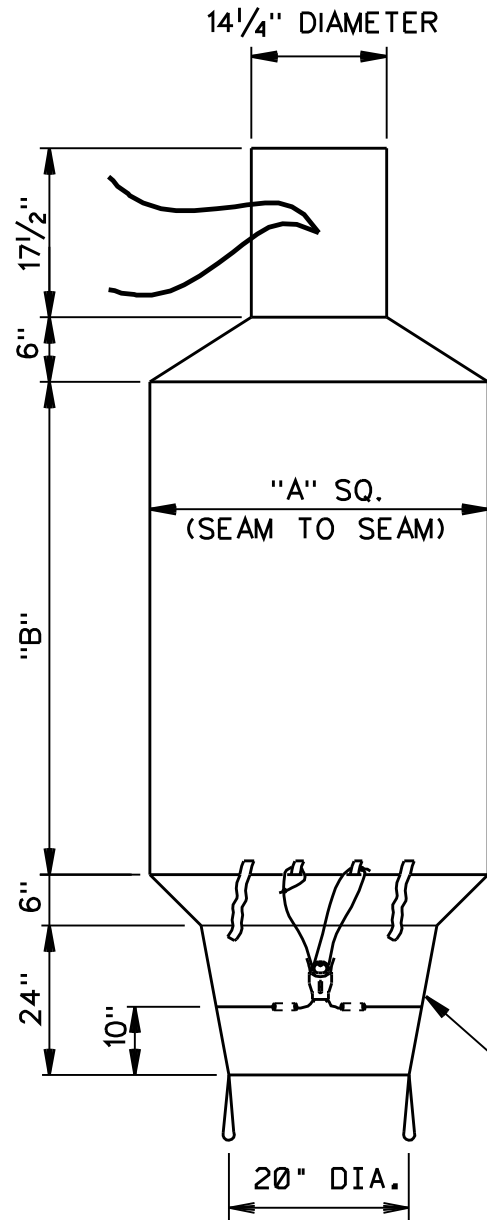

16

ISOMETRIC

LOCK CLIP DETAIL

LOCATION	"A"	"B"
U.S.	36"	40"
TAIWAN	36.5"	42"
BRAZIL	36"	44"
MEXICO	36"	40"

24" DIAMETER
 x20" DIAMETER
 x24" LARGE TAPERED OUTLET

1 TONNE SRBC BAG
 WITH FLOW CONTROL DISCHARGE
 N.T.S.

SPEC. NO.
 CP-17-94 (U.S.)
 CP-17-100 (U.S.)
 CP-17-297 (TAIWAN)
 CP-17-305 (BRAZIL)
 CP-17-306 (MEXICO)

DRAWN: 10-22-07